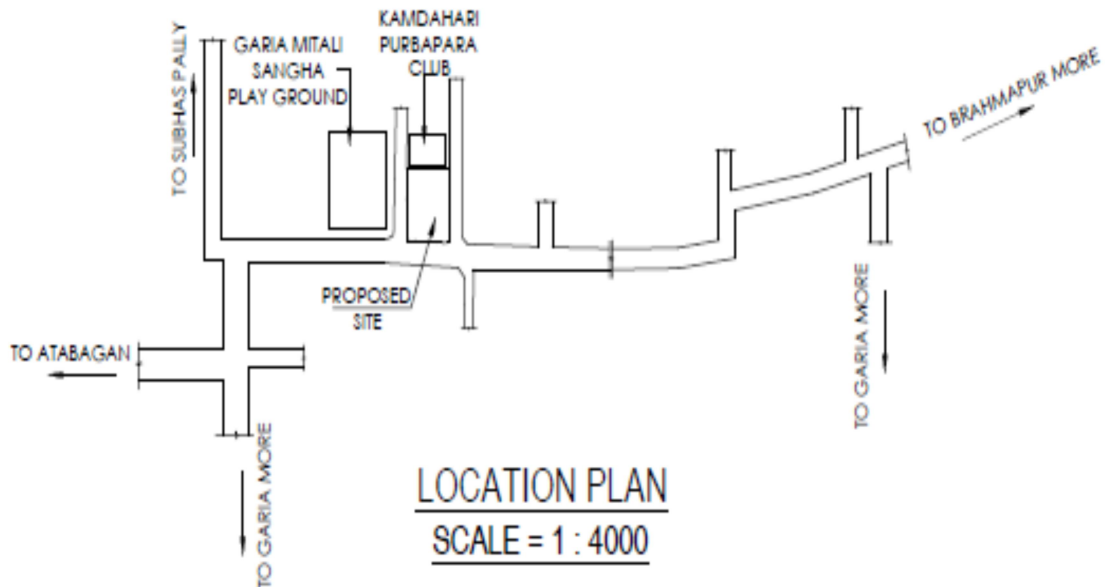

MRITTIKA

(PROMOTER & DEVELOPER)

216 Boral Main Road (7No. Anandasree), Garia, Kolkata - 700084

Mob. No. - 8420175247

Ref.

Date :

Location Map: Key Plan of "Mrittika 2" at R-139, Kamdahari, Purba Para, Garia, Premises No -29 Kamdahari, PO-Garia, PS-Bansdroni, Kolkata - 700084, WB, India

CO-ORDINATES IN WGS 84 AND SITE ELEVATION (AMSL)

REFERENCE POINTS MARKED IN THE SITE PLAN OF THE PROPOSAL	CO-ORDINATES IN WGS 84	
	LATITUDE	LONGITUDE
POINT 1	22° 27' 43.0956" N	88° 22' 41.3652" E
POINT 2	22° 27' 43.488" N	88° 22' 41.0448" E
POINT 3	22° 27' 43.2864" N	88° 22' 40.9008" E
POINT 4	22° 27' 42.9984" N	88° 22' 41.1168" E